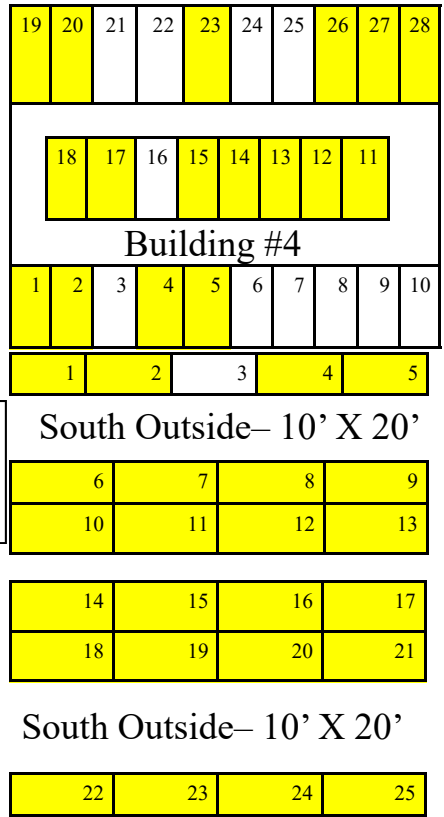

Fair Vendor's Map

NO PARKING AREA

All vehicles will be towed at owners expense!

*Inside spaces 10x10 - See Contract

*Outside spaces 10x20 - See Contract

*Food Court spaces 25x20 - \$325

ALL SPACES REQUIRE A REFUNDABLE DEPOSIT—SEE CONTRACT FOR DETAILS

North Concession

Restrooms

NO PARKING AREA -All vehicles will be towed at owners expense!

South Concession

MIDWAY
Fair rides/game booths

Agriculture Exhibits Building

Food Court Spaces

Fair Office

Restrooms

Covered Seating
Midway
1200 SQFT

Wild West Kettle

South Entrance

North Entrance

Beer Tent

Main Stage

PARKING