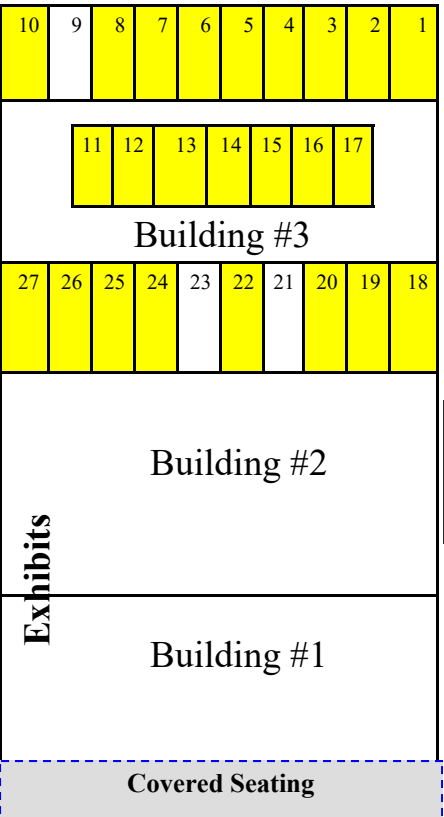

Fair Vendor's Map

NO PARKING AREA

All vehicles will be towed at owners expense!

*Inside spaces 10x10 - See Contract

*Outside spaces 10x20 - See Contract

*Food Court spaces 25x20 - \$325

ALL SPACES REQUIRE A REFUNDABLE DEPOSIT—SEE CONTRACT FOR DETAILS

North Concession

Restrooms

NO PARKING AREA -All vehicles will be towed at owners expense!

South Concession

MIDWAY
Fair rides/game booths

Agriculture Exhibits Building

Food Court Spaces

Fair Office

Restrooms

Covered Seating
Midway
1200 SQFT

Wild West Kettle

South Entrance

North Entrance

Beer Tent

Main Stage

PARKING