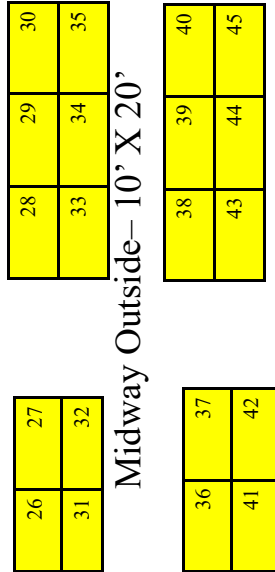

Fair Vendor's Map

NO PARKING AREA

All vehicles will be towed at owners expense!

*Inside spaces 10x10 - See Contract

*Outside spaces 10x20 - See Contract

*Food Court spaces 25x20 - $325

ALL SPACES REQUIRE A REFUNDABLE DEPOSIT—SEE CONTRACT FOR DETAILS

North Concession

Restrooms

NO PARKING AREA -All vehicles will be towed at owners expense!

South Concession

MIDWAY
Fair rides/game booths

Agriculture Exhibits Building

Food Court Spaces

Fair Office

Restrooms

Covered Seating
Midway
1200 SQFT

Wild West Kettle

South Entrance

North Entrance

Beer Tent

Main Stage

PARKING

*Yellow Spaces are Taken
*White Spaces are Available

NO PARKING AREA

All vehicles will be towed at owners expense!